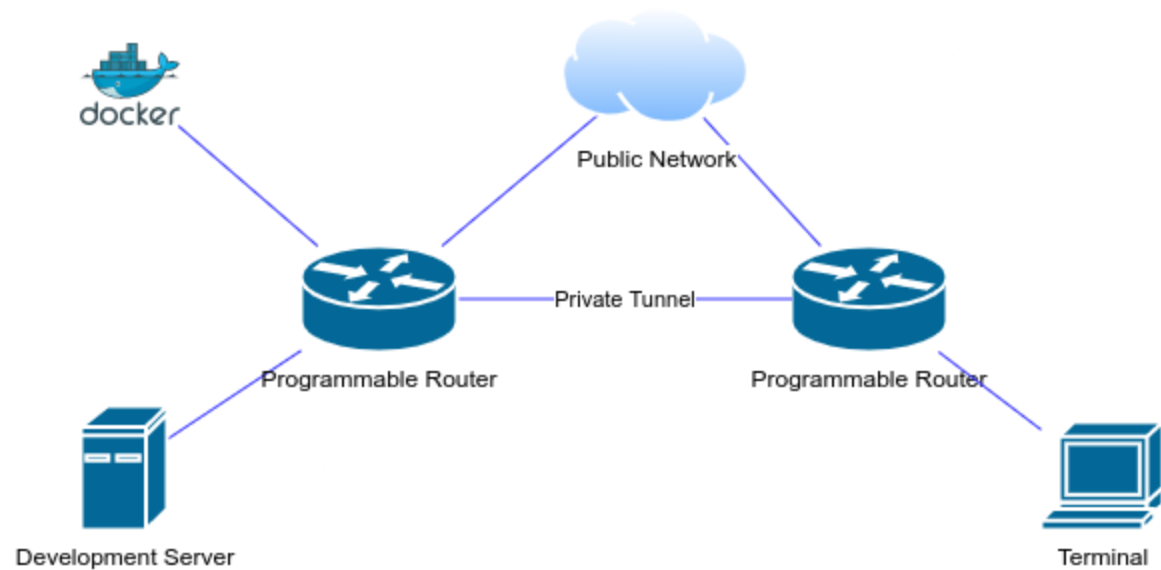

MODUL C

NETDEVOPS

A small group of programmers is starting to adopt Docker to containerize their services. Their network infrastructure is usually configured by calling the APIs from a programming language. Recently their netdevops engineer has gotten a long paid leave, you need to take over his responsibility.

Topology