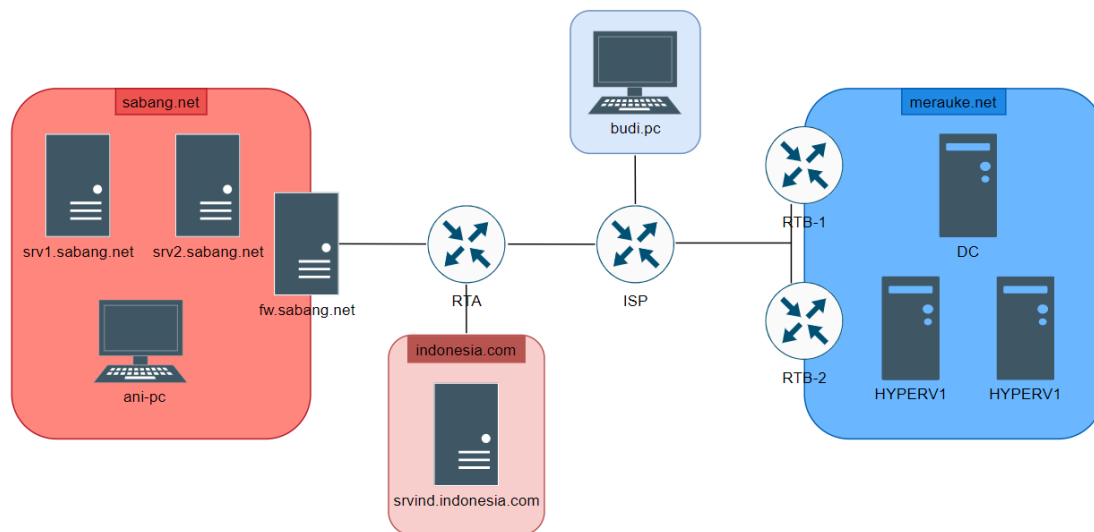

MODUL A

INTEGRATION SYSTEMS

A small startup company's production environment contains numerous services within multiple Operating Systems. We will ask you to install, configure, and integrate the different services. Attached below is the topology design and appendix of all our servers and network devices.

Topology

Integration Systems Part 1

- Network Infrastructure
  - Basic Configuration
  - Configure Routing
  - Enable NAT
  - Setup Firewall
  - Configure Site-to-Site VPN IPsec
- Linux Services
  - Setup DNS
  - Configure Web Service
  - Configure Load Balancer
  - Enable Failover
  - Setup ISCSI
  - Configure DHCP

Integration Systems Part 2

- Linux Services
  - Configure Email Services
  - Enable HTTPS
- Windows Services