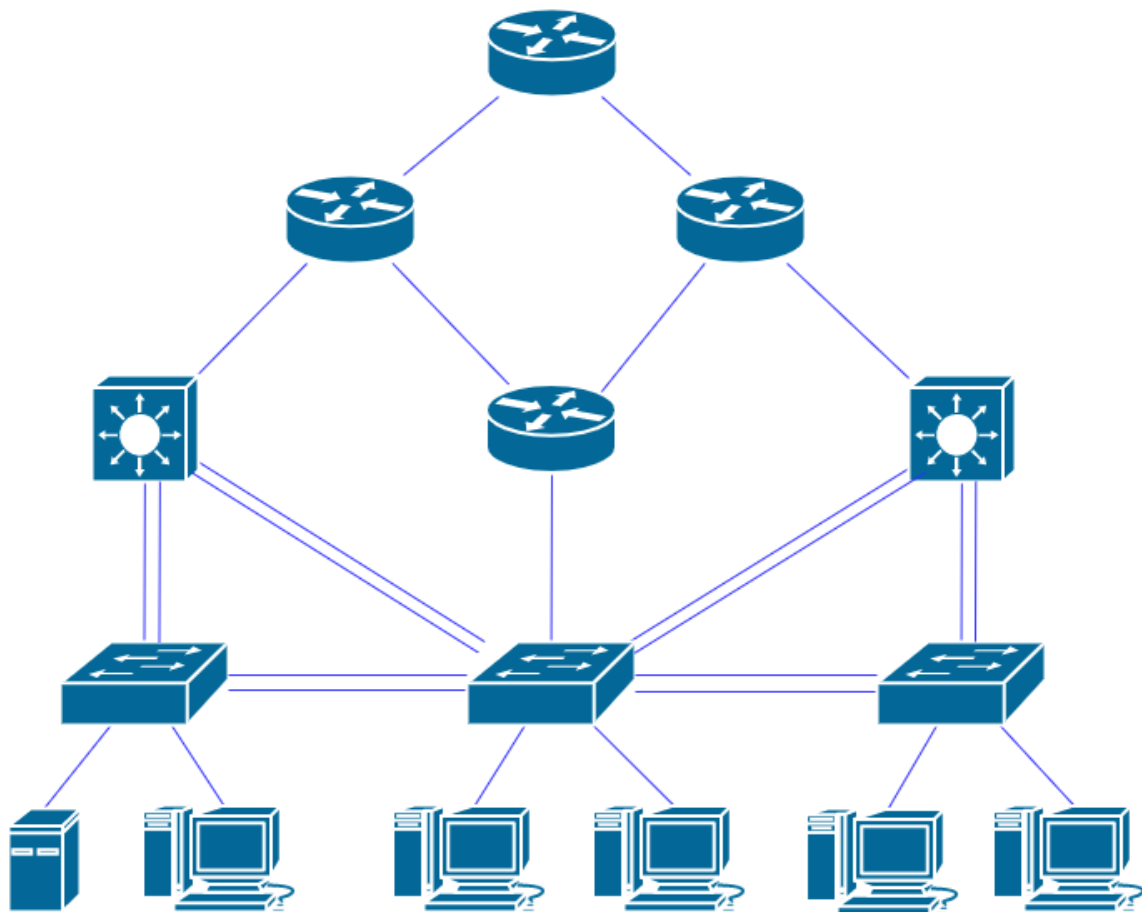

MODUL B

NETWORK SYSTEMS

Gajahmada Corporation has a small office network topology to connect Workstations and Servers in different rooms. Network traffic will be managed using the technologies of Cisco devices including Layer-3 Switches, Regular Switches, and Routers. Please configure a reliable network infrastructure to support our business activities.

Topology